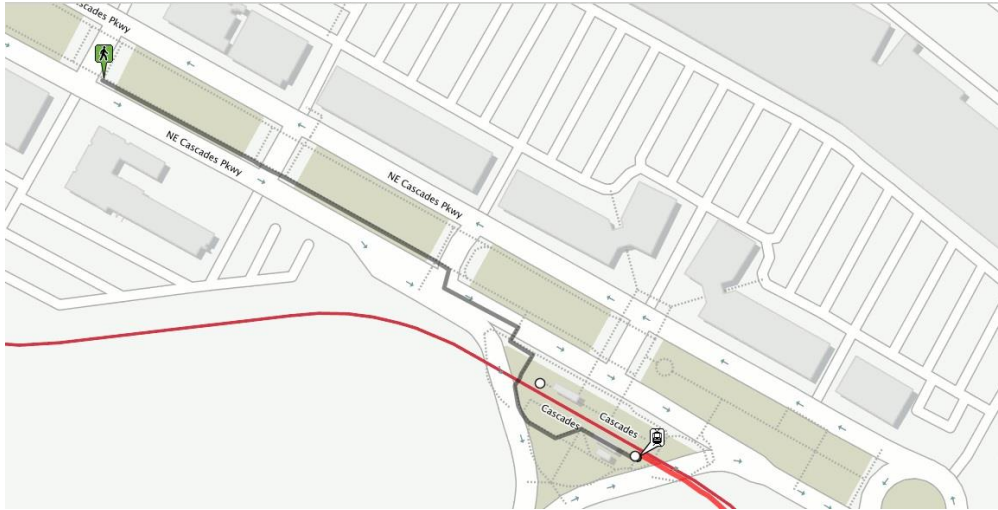

Coming from the Aloft Hotel:

1. Walk 1/4 mile to Cascades MAX Station Stop ID 10575
2. Board **MAX Red Line to Gateway TC**

3. Get off at Gateway/NE 99th Ave TC MAX Station Stop ID 8370
4. Walk 262 feet to Gateway/NE 99th Ave TC MAX Station Stop ID 8347
5. Board **MAX Blue Line to Gresham**

6. Get off at E 102nd Ave MAX Station Stop ID 8348
7. Walk 1/3 mile to 9820 E BURNSIDE ST, Portland